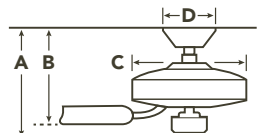

370036 (Shown)

BLADE SPECS

Blade Finish & Part Number (Side 1)	Fan Finish (Reversible)
Silver FB300168 NI	NI Brushed Nickel
Walnut FB300168 PN	PN Polished Nickel

HANGING MEASUREMENTS

FLUSH MOUNT			
Fixture Drop (from ceiling)	Blade Drop (from ceiling)	Housing (width)	Ceiling Canopy (width)
A: 24.25"	B: 24.25"	C: 7.90"	D: 8.00"